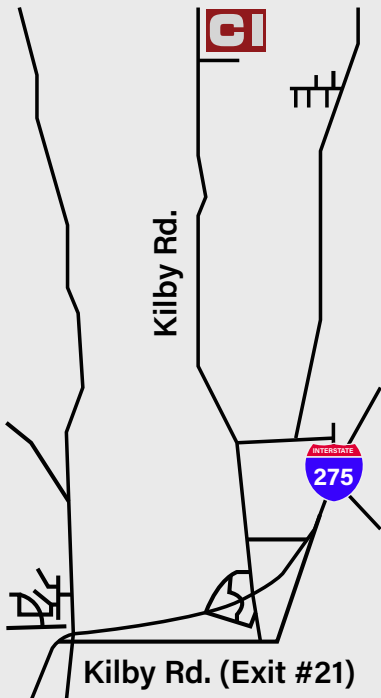

CINCINNATI®

MAP & DIRECTIONS

7420 Kilby Road
Harrison, OH 45030-8915

(513) 367-7100 | info@e-ci.com | www.e-ci.com

FROM THE SOUTH

- Follow I-275 to Kilby Road (Exit #21)
- Turn North on Kilby Rd.
- CI Guard Shack 2.4 miles on Right

FROM THE WEST, NORTH OR EAST

- Follow I-74 to Dry Fork Road (Exit #3)
- Turn Right on Simonson Rd.
- Turn South on Dry Fork Rd.
- Turn Left on Kilby Rd. at dead end
- Right turn from the West
- Left turn from the East
- CI Guard Shack 1 mile on Left