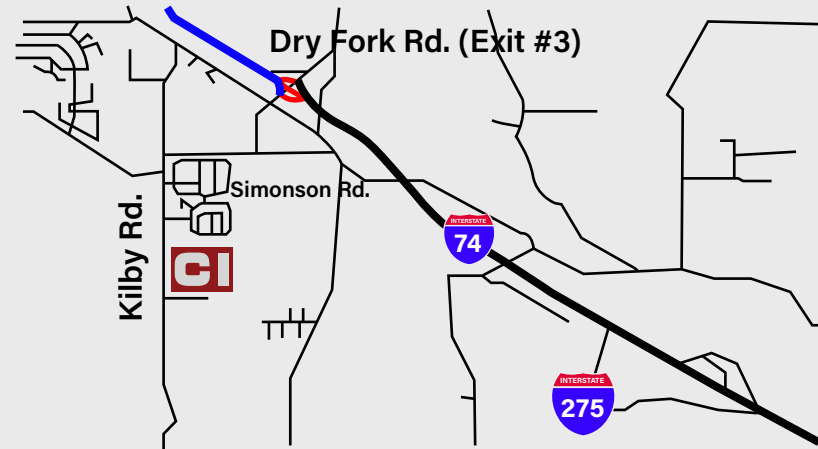

CINCINNATI®

MAP & DIRECTIONS

7420 Kilby Road
Harrison, OH 45030-8915

(513) 367-7100 | info@e-ci.com | www.e-ci.com

FROM THE SOUTH

- Follow I-275 to Kilby Road (Exit #21)
- Turn North on Kilby Rd.
- CI Guard Shack 2.4 miles on Right

FROM THE WEST, NORTH OR EAST

- Follow I-74 to Dry Fork Road (Exit #3)
- Turn Right on Simonson Rd.
- Turn South on Dry Fork Rd.
- Turn Left on Kilby Rd. at dead end
- Right turn from the West
- Left turn from the East
- CI Guard Shack 1 mile on Left