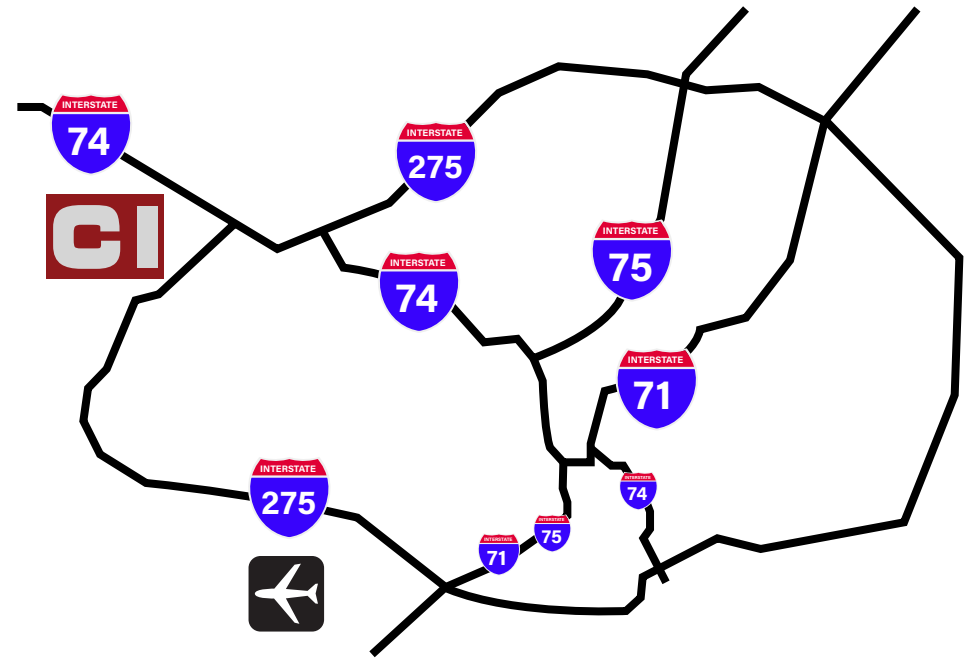

CINCINNATI®

MAP & DIRECTIONS

7420 Kilby Road
Harrison, OH 45030-8915

(513) 367-7100 | info@e-ci.com | www.e-ci.com

FROM THE SOUTH

- Follow I-275 to Kilby Road (Exit #21)
- Turn North on Kilby Rd.
- CI Guard Shack 2.4 miles on Right

FROM THE WEST, NORTH OR EAST

- Follow I-74 to Dry Fork Road (Exit #3)
- Turn Right on Simonson Rd.
- Turn South on Dry Fork Rd.
- Turn Left on Kilby Rd. at dead end
- Right turn from the West
- Left turn from the East
- CI Guard Shack 1 mile on Left